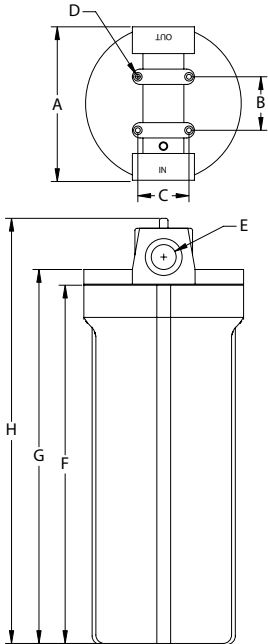

Connections

Inlet /Outlet:
Standard – 3/4" FNPT

Materials of Construction

Head / Sump: 100% Virgin Polypropylene

Gaskets

Standard Viton
Optional EPR

Dimensions

MODEL	A	B	C	D	E	F
VPH-10-DOE	4.72" (12.0 cm)	1.57" (4.0 cm)	1.18" (3.0 cm)	0.16" (.40 cm)	11.8" (30.0 cm)	10.5" (26.7 cm)
VPH-12-222	5.35" (13.6 cm)	2.22" (5.6 cm)	2.28" (5.8 cm)	0.23" (0.58 cm)	14.0" (35.6 cm)	12.0" (30.5 cm)
VPH-20-DOE	5.35" (13.6 cm)	2.22" (5.6 cm)	2.28" (5.8 cm)	0.23" (0.58 cm)	22.8" (57.9 cm)	20.47" (52.0 cm)
VPH-20-222	5.35" (13.6 cm)	2.22" (5.6 cm)	2.28" (5.8 cm)	0.23" (0.58 cm)	22.8" (57.9 cm)	20.47" (52.0 cm)

Models

MODEL	DESCRIPTION - CARTRIDGE LENGTH & CONNECTOR / O-RING	OPTIONAL BRACKET KIT
VPH-10-DOE	9 7/8" Double Open End Cartridge / Viton O-ring	BK1
VPH-12-222	10" with 222 Single Open End Cartridge / Viton O-ring	BK2
VPH-20-DOE	20" Double Open End Cartridge / Viton O-ring	BK2
VPH-20-222	20" with 222 Single Open End /Flat Cartridge / Viton O-ring	BK2